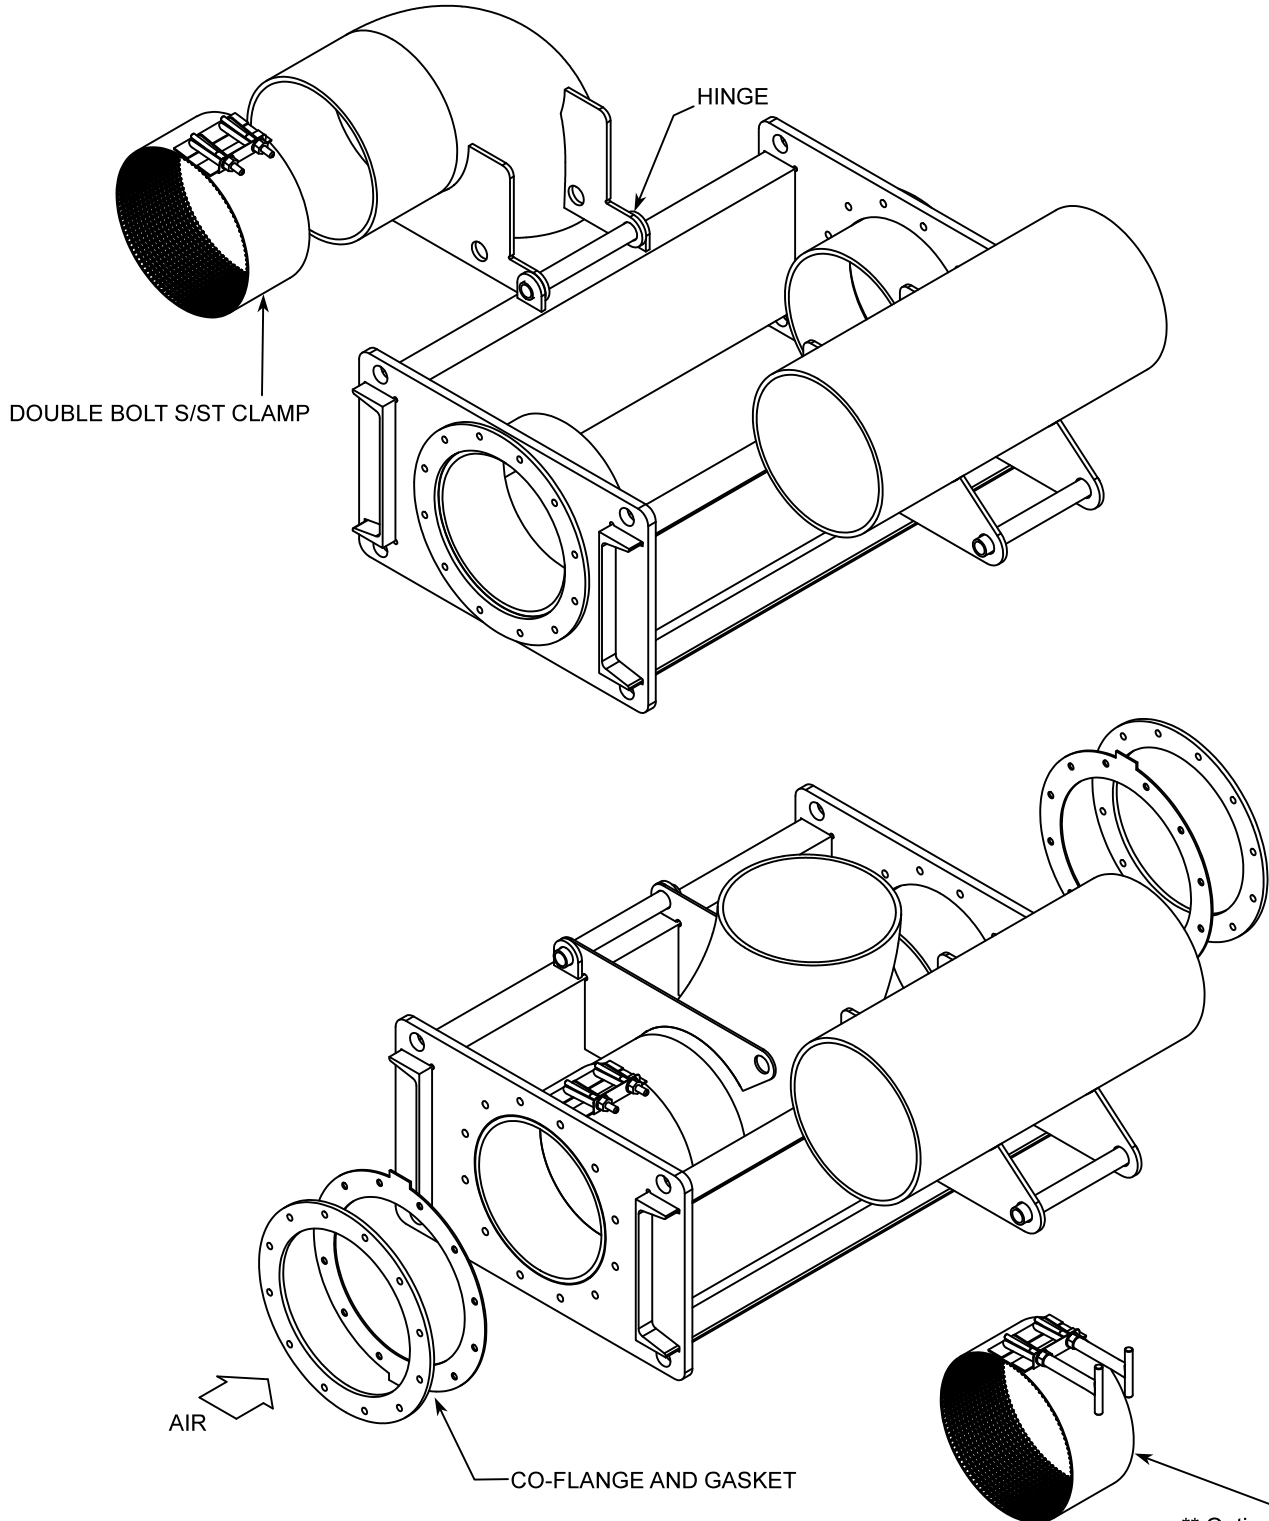

# Specifications

Clean - Out  
Self Supporting Double Hinge Elbow

A-9263

Rev. 1

07 / 18

# C3

For dimensions see A-9260  
For stress analysis on Clean Out under different loading conditions see A-9270