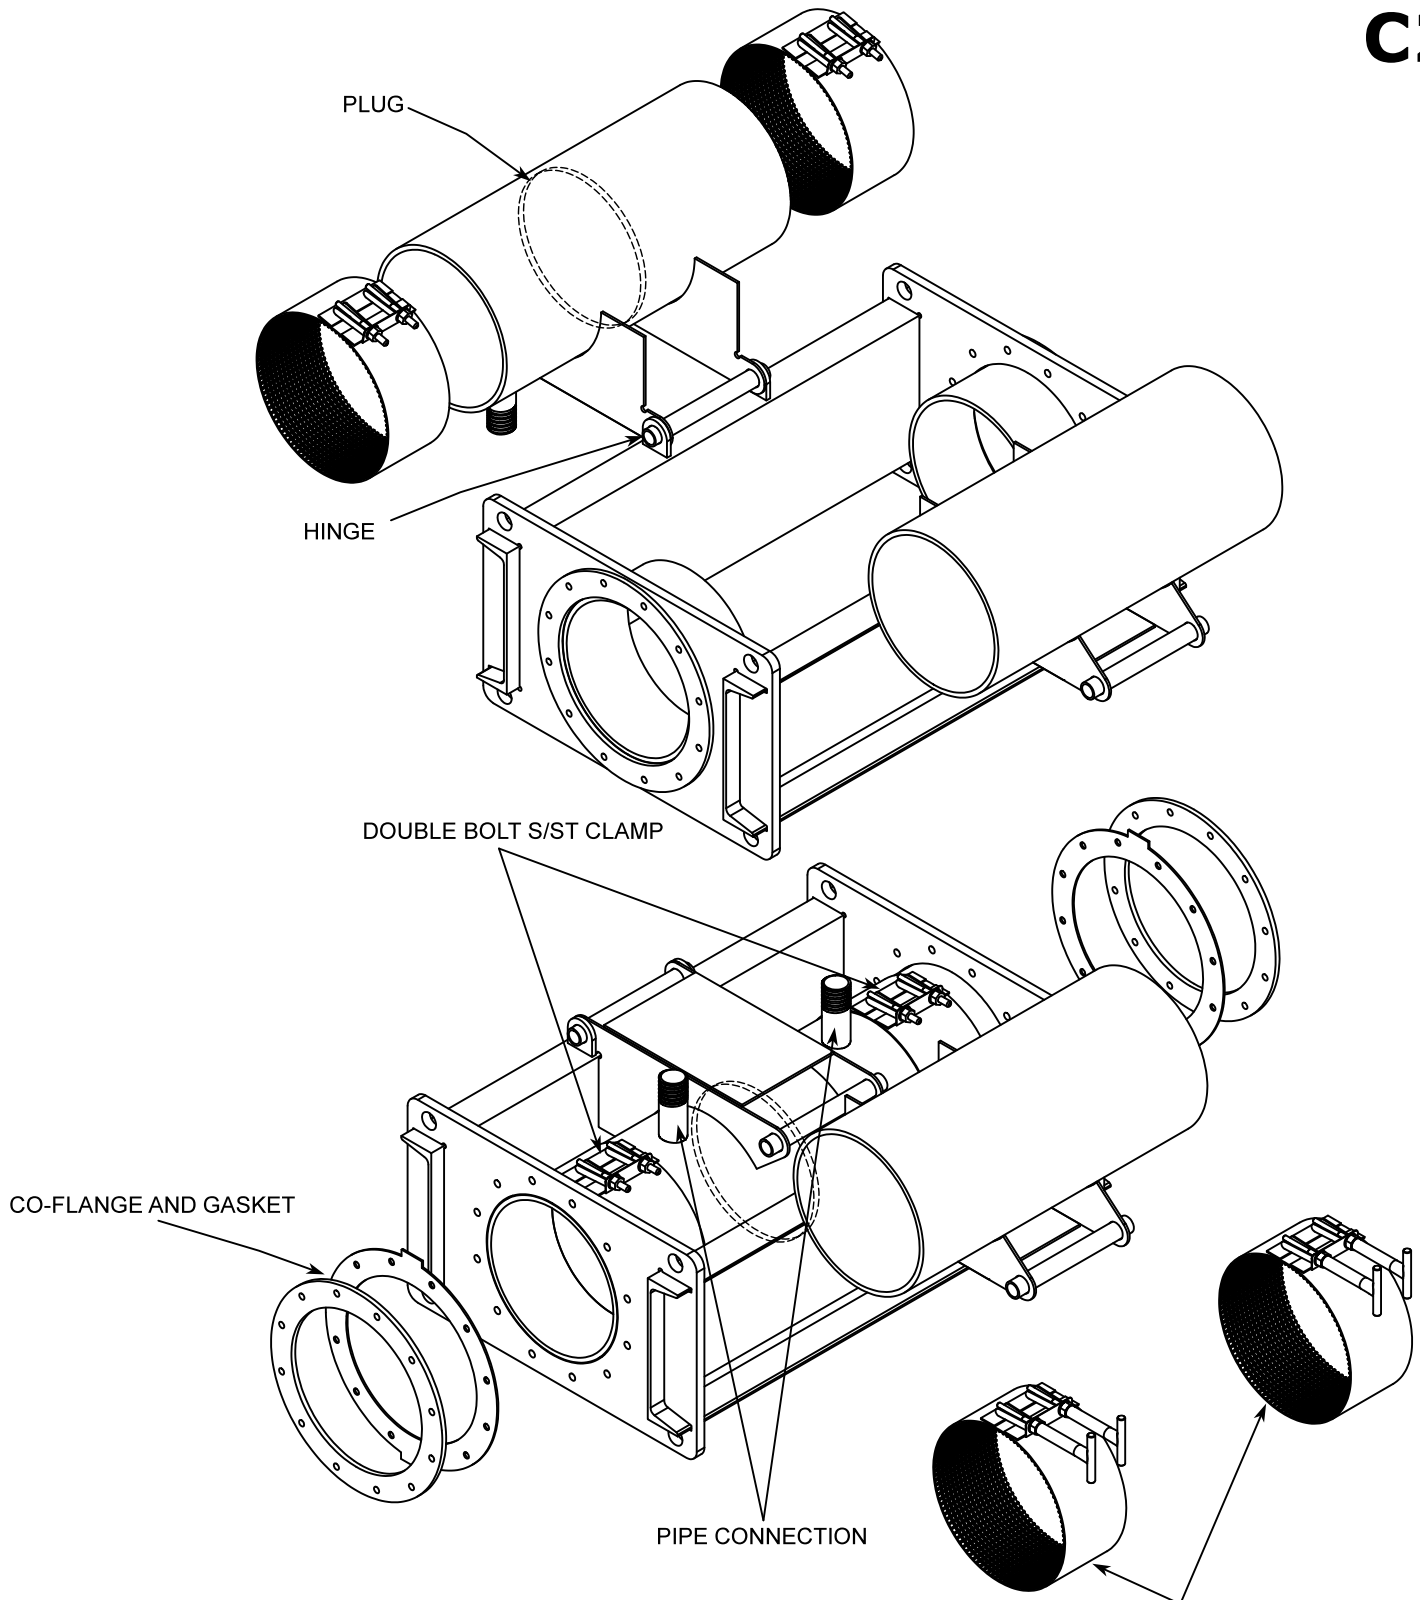

WWW.BAUMPNEUMATICS.CA

Specifications

Clean - Out
Self Supporting Double Hinge Plug

A-9262

Rev. 1

07 / 18

C2

For dimensions see A-9260
For stress analysis on Clean Out under different loading
conditions see A-9270

** Optional Quick
Disconnect Stainless Steel
Clamps with Rubber Liners
& T-Bolts