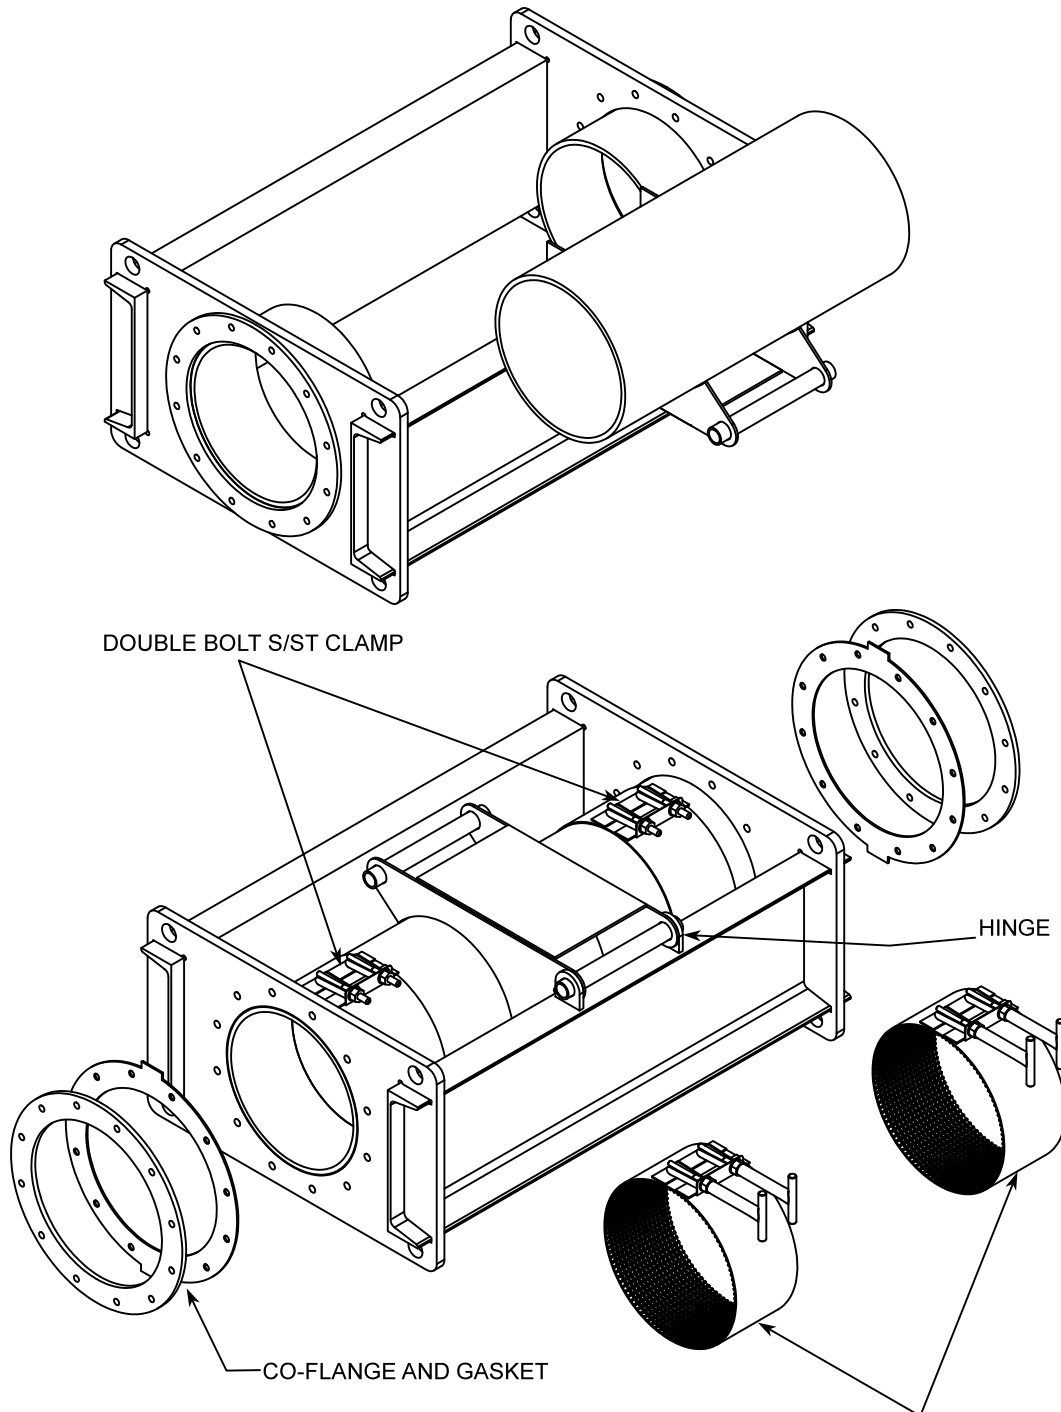

WWW.BAUMPNEUMATICS.CA

Specifications

Clean - Out
Self Supporting Single Hinge

A-9261

Rev. 1

07 / 18

C1

For dimensions see A-9260
For stress analysis on Clean Out under different loading
conditions see A-9270

** Optional Quick
Disconnect Stainless Steel
Clamps with Rubber Liners
& T-Bolts