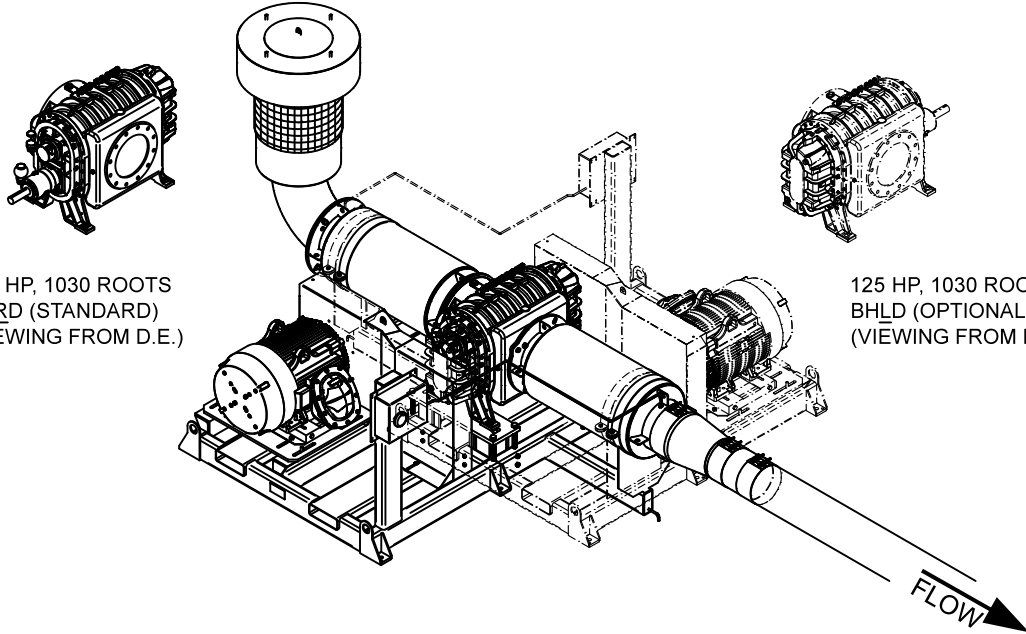

WWW.BAUMPNEUMATICS.CA

Specifications

Universal Blower Base (Multi Base) Model 14 BHRD/BHLD Setup

A-7844

Rev. 0

06 / 18

125 HP, 1030 ROOTS
BHRD (STANDARD)
(VIEWING FROM D.E.)

125 HP, 1030 ROOTS
BHLD (OPTIONAL)
(VIEWING FROM D.E.)

For UBB-14 dimension ranges see A-7840