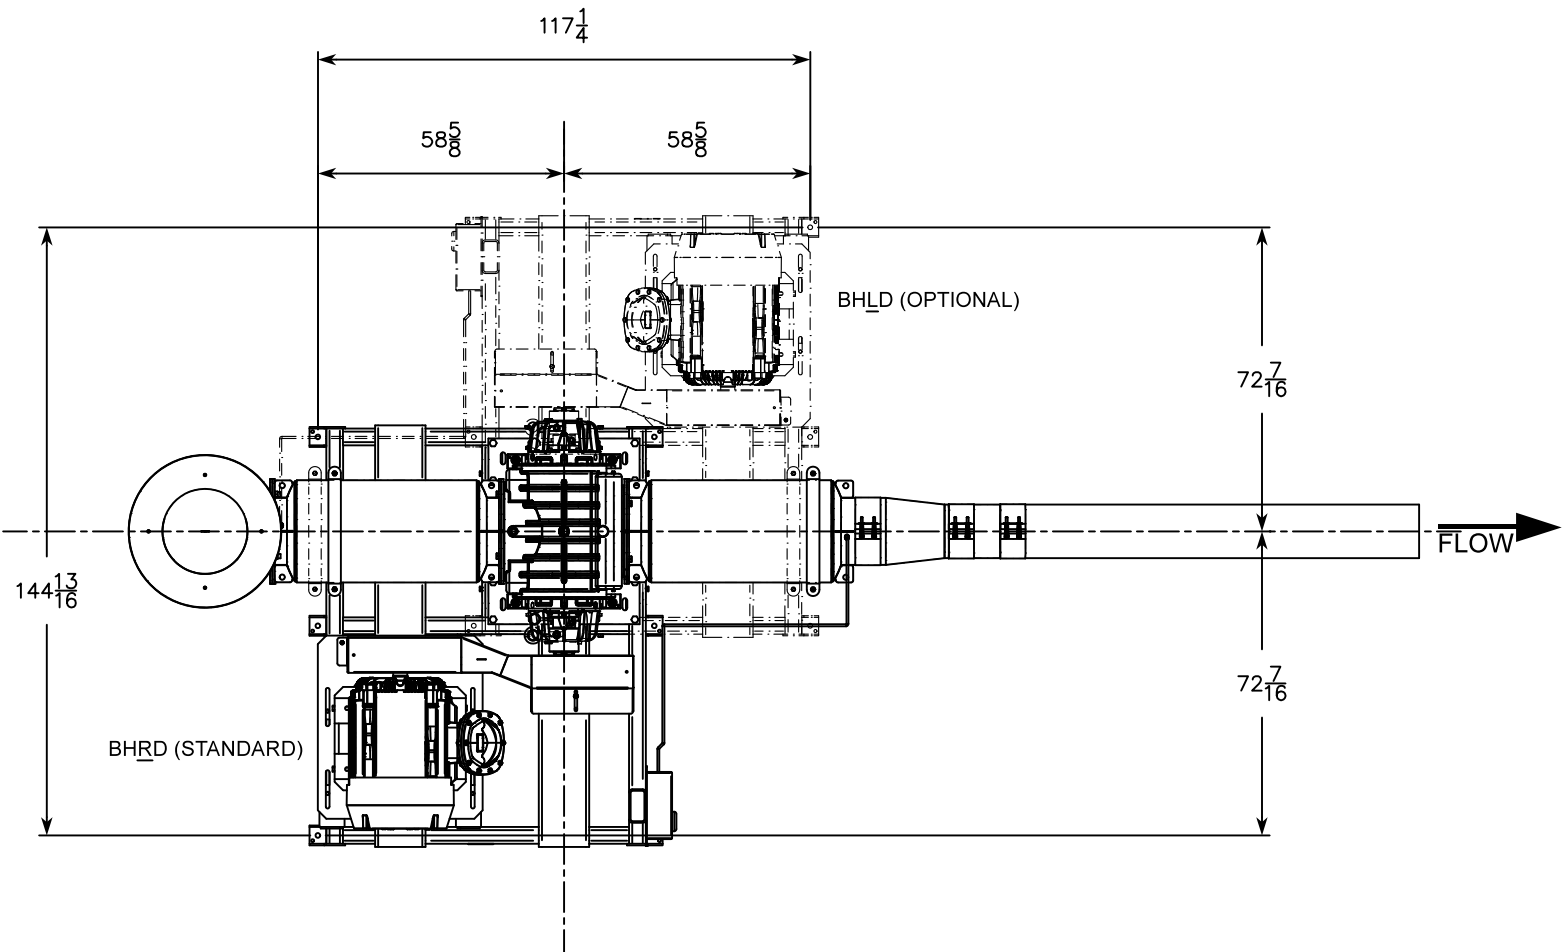

WWW.BAUMPNEUMATICS.CA

Specifications

Universal Blower Base (Multi Base) Model 14 BHRD/BHLD Setup

A-7844

Rev. 0

06 / 18

125 HP, 1030 ROOTS
BHRD (STANDARD)
(VIEWING FROM D.E.)

125 HP, 1030 ROOTS
BHLD (OPTIONAL)
(VIEWING FROM D.E.)

For UBB-14 dimension ranges see A-7840