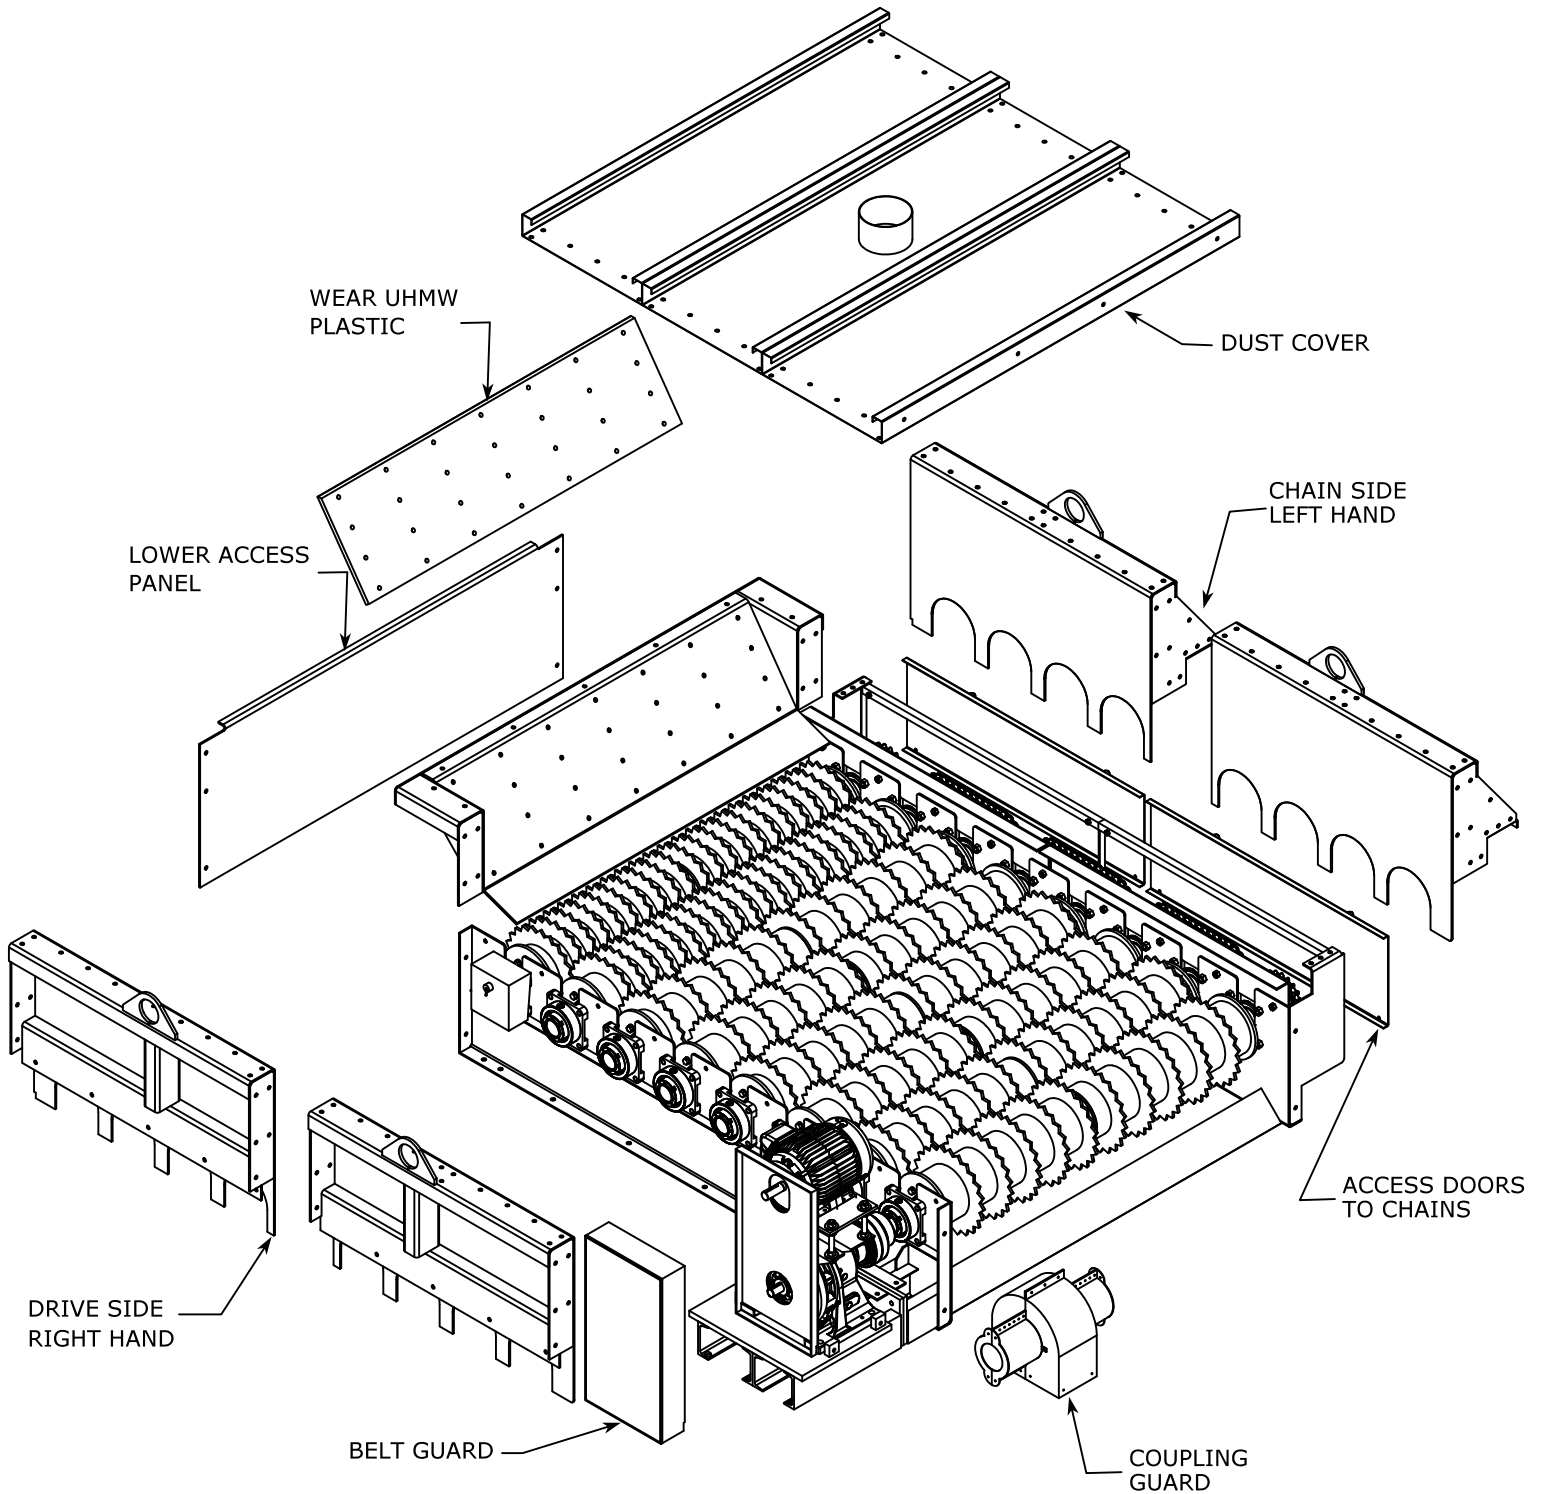

WWW.BAUMPNEUMATICS.CA

Repair Part List

Rotary Disc Screen
Removable Panels

A-5545

Rev. 0

11 / 17

Service Access