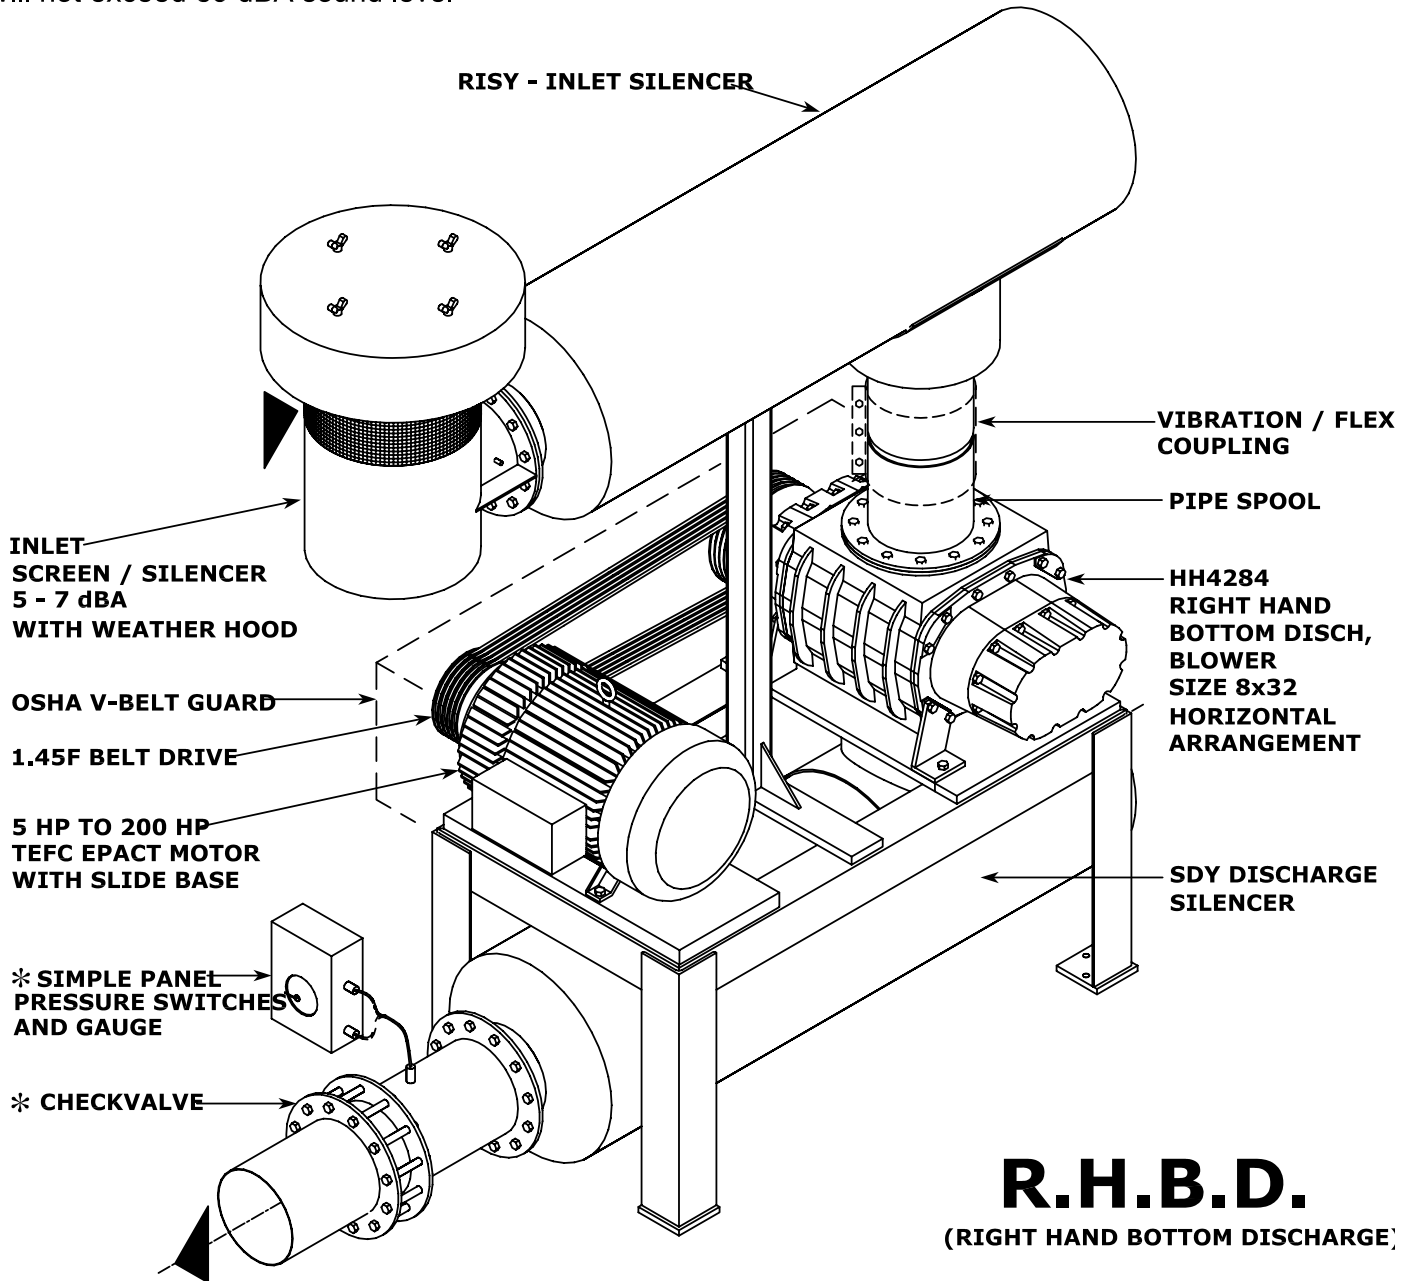

- Test Run + shipped Completely Assembled
- Suitable for Indoor / Outdoor Installation
- Will not exceed 89 dBA sound level

* = OPTIONAL ACCESSORIES

4000 Series Blowers