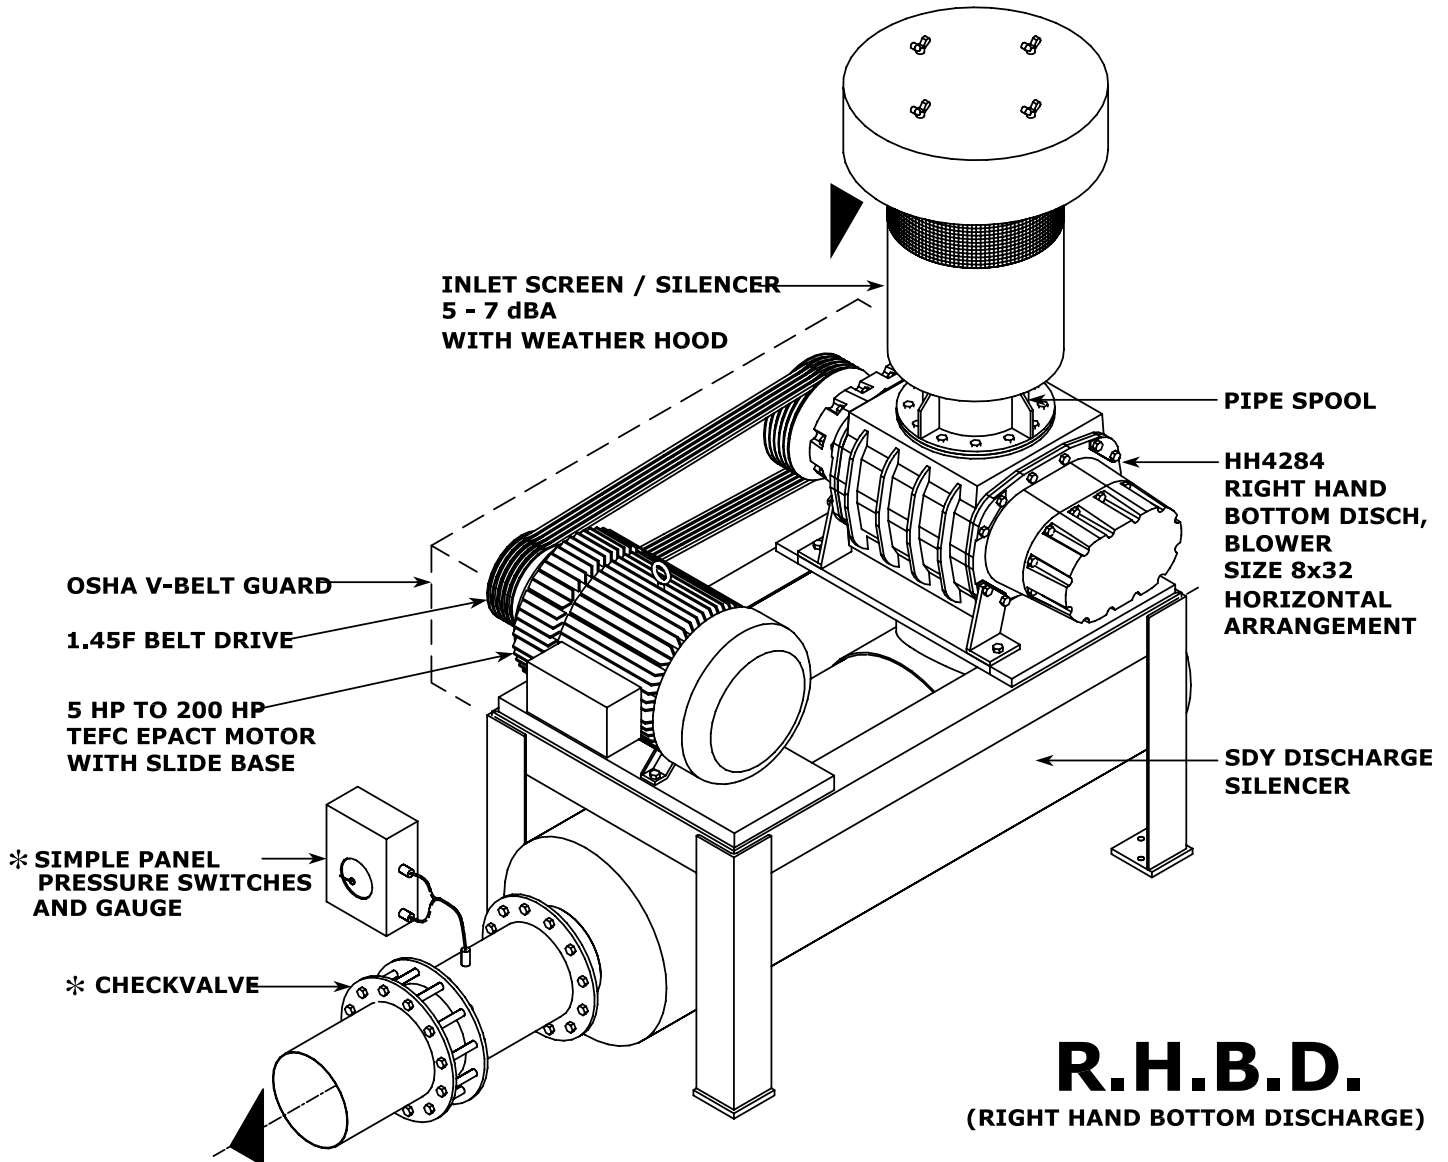

- Test Run + shipped Completely Assembled
- Suitable for Indoor / Outdoor Installation
- Will not exceed 100 dBA sound level

* = OPTIONAL ACCESSORIES

4000 Series Blowers