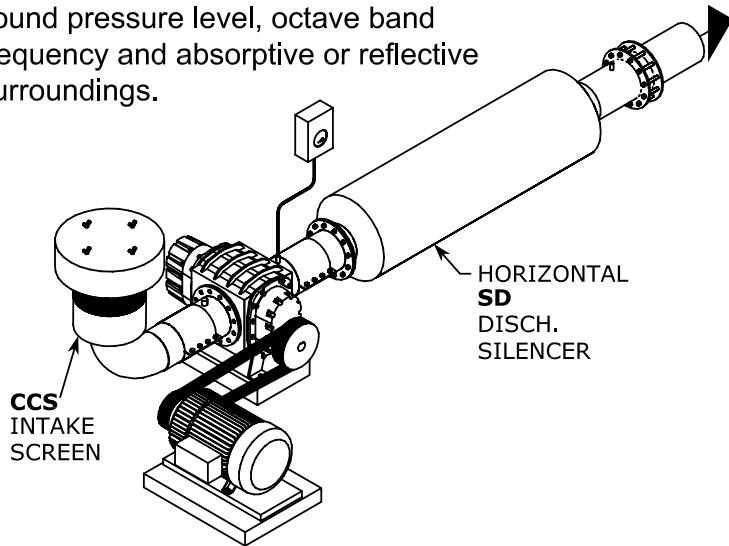

BAUM

Pneumatics Inc.

Features

Blower Package Arrangements
B.H.R.D.

A-7210

Rev. 0

10 / 03

- Various Blower Frame Sizes available.
- Guards not shown for clarity.
- Attenuations are approximate varying with sound pressure level, octave band frequency and absorptive or reflective surroundings.

B.H.L.D. Arrangements Similar

ECONOMY

BHRD

10 - 15 dBA ATTENUATION