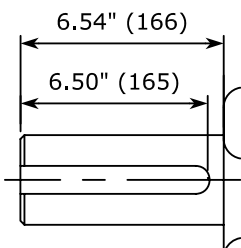

### VERTICAL BHN (THC AVAIL.)

NOTE:

- \* INCH DIMENSIONS ARE CONVERSION OF EXACT METRIC DIMS NOTED IN (mm)
  - \* MODULAR - FEXIBLE ARRANGEMENTS
- WEIGHT: 1679 lbs (763 kg)

SHAFT EXT.

DRIVE SHAFT

INLET & DISCH. FLANGES