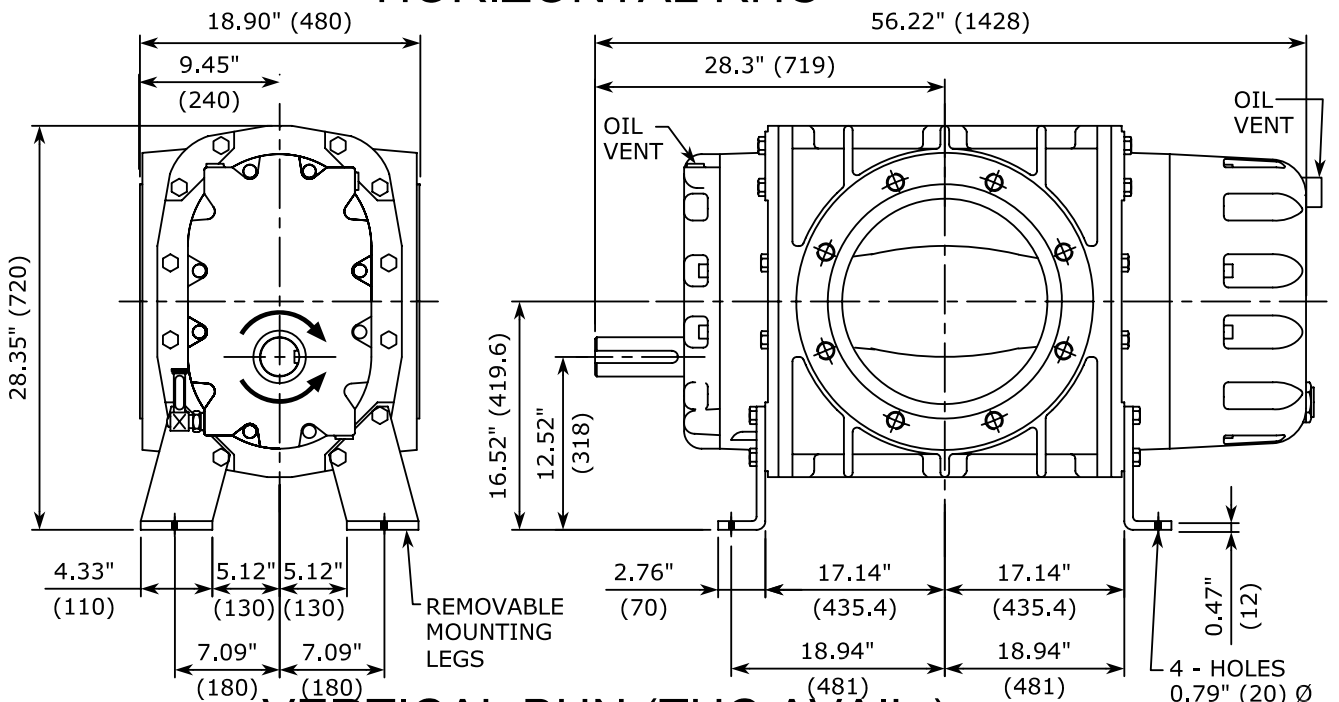

### HORIZONTAL RHC

### VERTICAL BHN (THC AVAIL.)

NOTE:

- \* INCH DIMENSIONS ARE CONVERSION OF EXACT METRIC DIMS NOTED IN (mm)
  - \* MODULAR - FEXIBLE ARRANGEMENTS
- WEIGHT: 1679 lbs (763 kg)

SHAFT EXT.

DRIVE SHAFT

INLET & DISCH. FLANGES