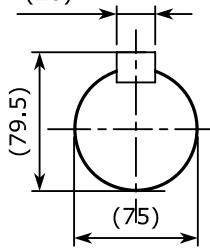

### HORIZONTAL RHC

### VERTICAL BHN (THC AVAIL.)

NOTE:

- \* INCH DIMENSIONS ARE CONVERSION OF EXACT METRIC DIMS NOTED IN (mm)
  - \* MODULAR - FEXIBLE ARRANGEMENTS
- WEIGHT: 1679 lbs (763 kg)

SHAFT EXT.

DRIVE SHAFT

INLET & DISCH. FLANGES