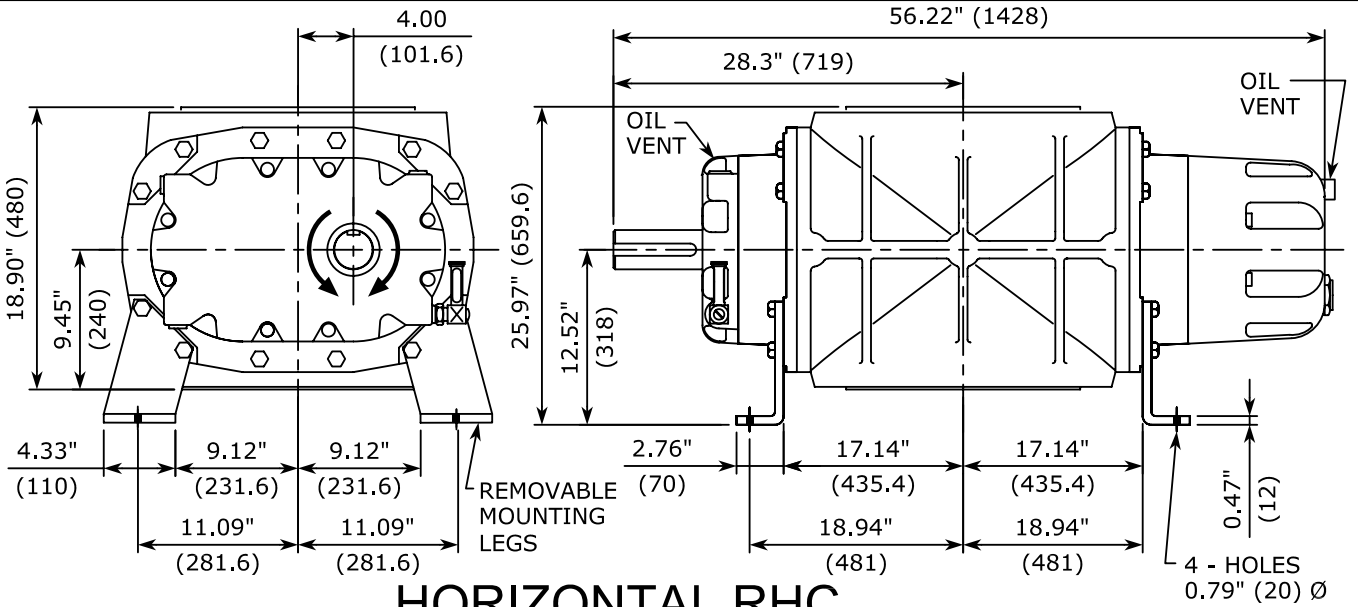

BAUM

PNEUMATICS INC.

Features

HIBON 4200 Series Blower
8 x 32 (HH4284)

A-7200

Rev. 0

10 / 03