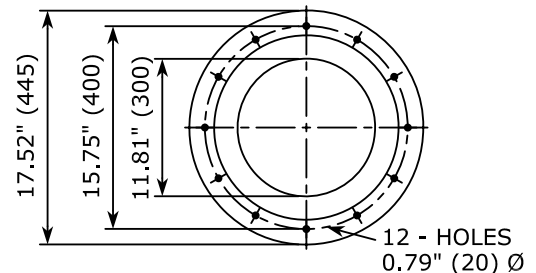

### VERTICAL BHN (THC AVAIL.)

NOTE:

- \* INCH DIMENSIONS ARE CONVERSION OF EXACT METRIC DIMS NOTED IN (mm)
  - \* MODULAR - FEXIBLE ARRANGEMENTS
- WEIGHT: 1679 lbs (763 kg)

SHAFT EXT.

DRIVE SHAFT

INLET & DISCH. FLANGES